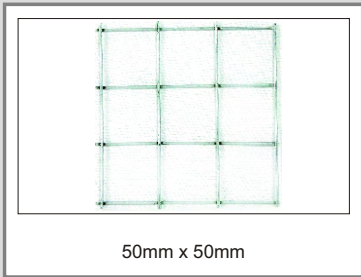

Mesh Products

We stock high quality **Weldmesh** in a variety of mesh sizes and widths, for use against pest birds at any pressure level

Weldmesh is a rigid form of wire mesh netting made of square-shaped meshes welded together. It is easily cut using wire cutters and can be shaped to fit areas where other methods of proofing would not be suited.

Use to proof awkward entrances to voids where birds are perching, roosting or nesting. It is corrosion resistant, simple to use and looks neat and professional.

Weldmesh clips are used to secure the mesh to metal, stone, concrete or brick surface..

Our 50mm x 50mm mesh size is ideal for the protection of Seagulls and Pigeons. 25mm x 25mm is great for Starlings and 25mm x 12.5mm protects against Sparrows and other small garden birds.

We also supply **Wire Netting (Chicken Wire)** and **Rabbit Netting**, for a more cost effective solution, ideal for garden use to protect against small birds, it can also be used for aviaries, housing pets and game birds, with a mesh size of 25mm, 31mm and 50mm.

Weldmesh

50mm x 50mm

Product No.	Description	Unit
WM108	Starling Mesh 25mm x 25mm x 36" Wide x 25m - 15G	25m Roll
WM109	Sparrow Mesh 12.5mm x 25mm x 36" Wide x 25m - 16G	25m Roll
WM110	Pigeon Mesh 50mm x 50mm x 40" Wide x 25m - 14G	25m Roll
WM115	Galvanised Weldmesh Clips	pack of 50

Wire Netting (Chicken Wire) and Rabbit Netting

Product No.	Description	Unit
WM112	Chicken Wire 25mm Hexagonal Mesh x 900mm wide x 10m - 20G	10m Roll
WM113	Chicken Wire 25mm Hexagonal Mesh x 900mm wide x 25m - 20G	25m Roll
WM114	Chicken Wire 50mm Hexagonal Mesh x 900mm wide x 10m - 19G	10m Roll
WM115	Chicken Wire 50mm Hexagonal Mesh x 900mm wide x 25m - 19G	25m Roll
WM116	Rabbit Netting 31mm Mesh x 600mm Wide x 50m - 19G	50m Roll
WM117	Rabbit Netting 31mm Mesh x 1050mm Wide x 50m - 19G	50m Roll