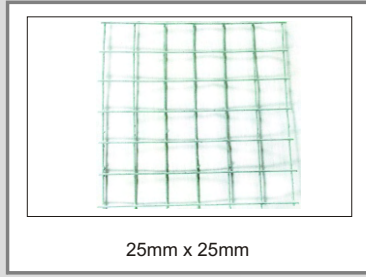

Weldmesh clips are used to secure the mesh to metal, stone, concrete or brick surface..

Our 50mm x 50mm mesh size is ideal for the protection of Seagulls and Pigeons. 25mm x 25mm is great for Starlings and 25mm x 12.5mm protects against Sparrows and other small garden birds.

We also supply **Wire Netting (Chicken Wire)** and **Rabbit Netting**, for a more cost effective solution, ideal for garden use to protect against small birds, it can also be used for aviaries, housing pets and game birds, with a mesh size of 25mm, 31mm and 50mm.

Weldmesh

50mm x 50mm

25mm x 25mm

25mm x 12.5mm

Weldmesh Clips

Product No.	Description	Unit
WM108	Starling Mesh 25mm x 25mm x 36" Wide x 25m - 15G	25m Roll
WM109	Sparrow Mesh 12.5mm x 25mm x 36" Wide x 25m - 16G	25m Roll
WM110	Pigeon Mesh 50mm x 50mm x 40" Wide x 25m - 14G	25m Roll
WM115	Galvanised Weldmesh Clips	pack of 50