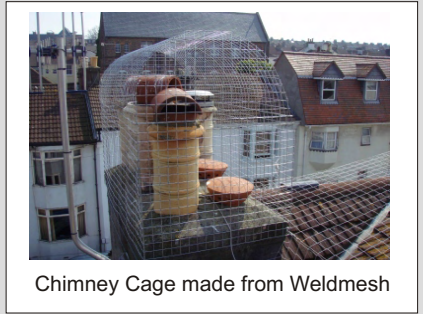

Mesh Products

We stock high quality **Weldmesh** in a variety of mesh sizes and widths, for use against pest birds at any pressure level

Weldmesh is a rigid form of wire mesh netting made of square-shaped meshes welded together. It is easily cut using wire cutters and can be shaped to fit areas where other methods of proofing would not be suited.

Use to proof awkward entrances to voids where birds are perching, roosting or nesting. It is corrosion resistant, simple to use and looks neat and professional.

Chimney Cage made from Weldmesh

Weldmesh ???

Weldmesh clips are used to secure the mesh to metal, stone, concrete or brick surface..

Our 50mm x 50mm mesh size is ideal for the protection of Seagulls and Pigeons. 25mm x 25mm is great for Starlings and 25mm x 12.5mm protects against Sparrows and other small garden birds.