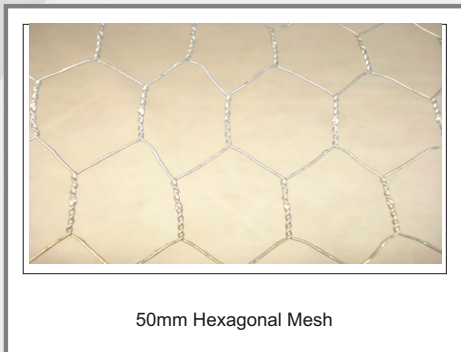

Weldmesh clips are used to secure the mesh to metal, stone, concrete or brick surface..

Our 50mm x 50mm mesh size is ideal for the protection of Seagulls and Pigeons. 25mm x 25mm is great for Starlings and 25mm x 12.5mm protects against Sparrows and other small garden birds.

We also supply **Wire Netting (Chicken Wire)** and **Rabbit Netting**, for a more cost effective solution, ideal for garden use to protect against small birds, it can also be used for aviaries, housing pets and game birds, with a mesh size of 25mm, 31mm and 50mm.

Weldmesh

50mm x 50mm

25mm x 25mm

25mm x 12.5mm

Weldmesh Clips

Product No.	Description	Unit
WM108	Starling Mesh 25mm x 25mm x 36" Wide x 25m - 15G	25m Roll
WM109	Sparrow Mesh 12.5mm x 25mm x 36" Wide x 25m - 16G	25m Roll
WM110	Pigeon Mesh 50mm x 50mm x 40" Wide x 25m - 14G	25m Roll
WM115	Galvanised Weldmesh Clips	pack of 50

Wire Netting (Chicken Wire) and Rabbit Netting

50mm Hexagonal Mesh

25mm Hexagonal Mesh

Product No.	Description	Unit
WM112	Chicken Wire 25mm Hexagonal Mesh x 900mm wide x 10m - 20G	10m Roll
WM113	Chicken Wire 25mm Hexagonal Mesh x 900mm wide x 25m - 20G	25m Roll
WM114	Chicken Wire 50mm Hexagonal Mesh x 900mm wide x 10m - 19G	10m Roll
WM115	Chicken Wire 50mm Hexagonal Mesh x 900mm wide x 25m - 19G	25m Roll
WM116	Rabbit Netting 31mm Mesh x 600mm Wide x 50m - 19G	50m Roll
WM117	Rabbit Netting 31mm Mesh x 1050mm Wide x 50m - 19G	50m Roll