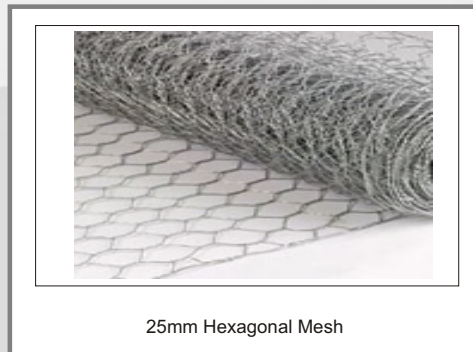

25mm Hexagonal Mesh

Product No.	Description	Unit
WM112	Chicken Wire 25mm Hexagonal Mesh x 900mm wide x 10m - 20G	10m Roll
WM113	Chicken Wire 25mm Hexagonal Mesh x 900mm wide x 25m - 20G	25m Roll
WM114	Chicken Wire 50mm Hexagonal Mesh x 900mm wide x 10m - 19G	10m Roll
WM115	Chicken Wire 50mm Hexagonal Mesh x 900mm wide x 25m - 19G	25m Roll
WM116	Rabbit Netting 31mm Mesh x 600mm Wide x 50m - 19G	50m Roll
WM117	Rabbit Netting 31mm Mesh x 1050mm Wide x 50m - 19G	50m Roll