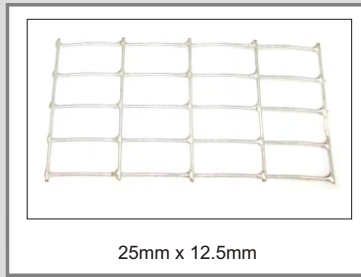

Weldmesh clips are used to secure the mesh to metal, stone, concrete or brick surface..

Our 50mm x 50mm mesh size is ideal for the protection of Seagulls and Pigeons. 25mm x 25mm is great for Starlings and 25mm x 12.5mm protects against Sparrows and other small garden birds.

We also supply **Wire Netting (Chicken Wire)** and **Rabbit Netting**, for a more cost effective solution, ideal for garden use to protect against small birds, it can also be used for aviaries, housing pets and game birds, with a mesh size of 25mm, 31mm and 50mm.

Weldmesh

50mm x 50mm

25mm x 25mm

25mm x 12.5mm

Weldmesh Clips

Product No.	Description	Unit
WM108	Starling Mesh 25mm x 25mm x 36" Wide x 25m - 15G	25m Roll
WM109	Sparrow Mesh 12.5mm x 25mm x 36" Wide x 25m - 16G	25m Roll
WM110	Pigeon Mesh 50mm x 50mm x 40" Wide x 25m - 14G	25m Roll
WM115	Galvanised Weldmesh Clips	pack of 50