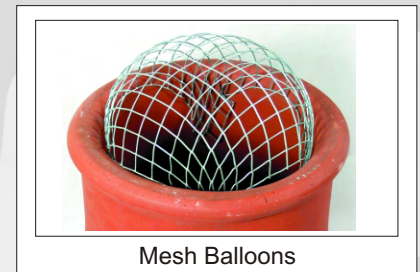

Defender Chimney Guard is for use against seagulls perching nesting on or between chimney pots. It simply wraps around the top of any shape or size chimney pot. No tools or glue are required.

Chimney Spike is ideal for use against seagulls nesting on chimneystack. This is a heavy duty stainless steel spike system that is used to protect chimney pots and chimney stacks. It is made from 3mm diameter, grade 316 stainless steel rods, welded together. When fully erected the chimney spike will protect an area of approximately 400mm x 400mm. They can be placed in the pots, between the pots or in the "V" shaped area behind some chimneys to prevent nesting. They can be quickly removed for maintenance access.

Chimney Cappers are great for shutting off disused chimneys, to prevent birds from falling down. They are available in teracotta and buff,

Product No.	Description	Unit
CG055	Mesh Balloon 150mm (6") 1-3 units	each
CG056	Mesh Balloon 150mm (6") 4-7 units	each
CG057	Mesh Balloon 150mm (6") 8+ units	each
CG058	Mesh Balloon 200mm (8") 1-3 units	each
CG059	Mesh Balloon 200mm (8") 4-7 units	each
CG060	Mesh Balloon 200mm (8") 8+ units	each
CG061	Mesh Balloon 225mm (9") 1-3 units	each
CG062	Mesh Balloon 225mm (9") 4-7 units	each
CG063	Mesh Balloon 225mm (9") 8+ units	each

Mesh Balloons

Product No.	Description	Unit
CG064	Decorative Chimney Guard- Black 1-3 units	each
CG065	Decorative Chimney Guard- Black 4-7 units	each
CG066	Decorative Chimney Guard- Black 8+ units	each
CG067	Decorative Chimney Guard- Teracotta 1-3 units	each
CG068	Decorative Chimney Guard- Teracotta 4-7 units	each
CG069	Decorative Chimney Guard- Teracotta 8+ units	each